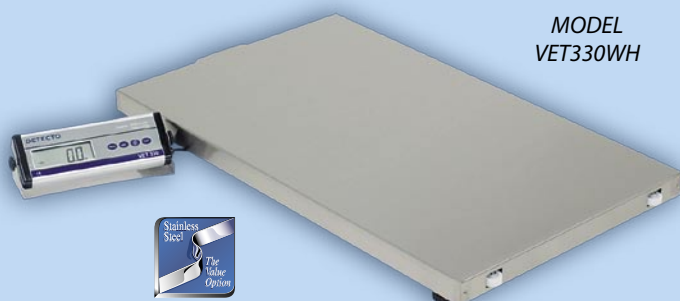

### Medium Capacity Digital Vet Scale

This portable, compact-sized scale with a remote weight display is the ideal scale for small animals. Its scale base can be positioned up to 8 feet away from the display. The scale's medium base size allows it to be used on the floor or tabletop and its light weight makes it ultra portable. The VET50 comes with the rubber mat pictured to the right.

**Dimensions:** 3" H x 14" W x 12" D / 8 cm H x 36 cm W x 30 cm D

**750** Please see page 10 for additional weight display features.

MODEL  
VET50

MODEL	CAPACITY / DESCRIPTION	SHIPPING WEIGHT	UPC
VET50	50 lb x 0.02 lb / 20 kg x 0.01 kg	15 lb / 7 kg	809161146202
6800-1045	AC Adapter	1 lb / 453 g	809161136203

### Digital Vet Scale with Wheels and Handle

This economical, portable scale with a remote weight display is the ideal scale for medium to large size animals. The VET330WH features rechargeable battery power and comes with an AC adapter. The scale's light weight combined with wheels and carrying handle make it ultra portable to allow the weighing to come to the patient.

### High Capacity Digital Vet Scale

The VET400 is the perfect scale for anyone handling medium to large size animals. The large, low-profile platform makes it easy for animals to step onto the floor scale without any hesitancy, and an optional rubber mat is also available. The removable stainless steel platform makes cleanup fast and easy. Its scale base can be positioned up to 8'/2.5m away from the display due to the coiled cable. The indicator features an adjustable mounting bracket for either desk or wall mount convenience. The Lock/Release feature retains the displayed weight after the animal is removed.